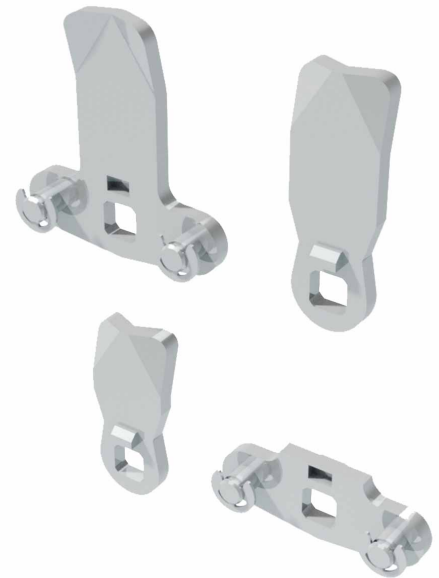

Cams L35/45 Stainless Steel

7-105

Advantages

- Cams with ramp and stop with 35mm and 45mm length for 1-point locking.
- 3-point cam for 3-point locking.
- 2-point cam as rod control for 2-point locking.

Material

- **Cams:** AISI 304

Remarks

Slide shoe for cams 35 and 45mm, see product system 1-103

1. ramp 3mm
2. stroke 18mm
3. stubs for c-clips included

Cams, L45

Product number	H-dimension GI18	H-dimension GI30	H-dimension GI36	H-dimension GI40	H-dimension GI50	H-dimension GI60	Delivery Unit
200-0506.00-00000	6 mm	18 mm	24 mm	28 mm	38 mm	48 mm	1 pc.
200-0508.00-00000	8 mm	20 mm	26 mm	30 mm	40 mm	50 mm	1 pc.
200-0510.00-00000	10 mm	22 mm	28 mm	32 mm	42 mm	52 mm	1 pc.
200-0514.00-00000	14 mm	26 mm	32 mm	36 mm	46 mm	56 mm	1 pc.
200-0516.00-00000	16 mm	28 mm	34 mm	38 mm	48 mm	58 mm	1 pc.
200-0518.00-00000	18 mm	30 mm	36 mm	40 mm	50 mm	60 mm	1 pc.
200-0520.00-00000	20 mm	32 mm	38 mm	42 mm	52 mm	62 mm	1 pc.
200-0522.00-00000	22 mm	34 mm	40 mm	44 mm	54 mm	64 mm	1 pc.
200-0524.00-00000	24 mm	36 mm	42 mm	46 mm	56 mm	66 mm	1 pc.
200-0526.00-00000	26 mm	38 mm	44 mm	48 mm	58 mm	68 mm	1 pc.
200-0528.00-00000	28 mm	40 mm	46 mm	50 mm	60 mm	70 mm	1 pc.

Cams, L35

Product number	H-dimension GI18	H-dimension GI30	H-dimension GI36	H-dimension GI40	H-dimension GI50	H-dimension GI60	Delivery Unit
200-4535.00-00018	18 mm	30 mm	36 mm	40 mm	50 mm	60 mm	1 pc.
200-4535.00-00020	20 mm	32 mm	38 mm	42 mm	52 mm	62 mm	1 pc.
200-4535.00-00022	22 mm	34 mm	40 mm	44 mm	54 mm	64 mm	1 pc.

3-point cam

Product number	Version	Delivery Unit
200-9845.00-00022	Bending A20	1 pc.
200-9845.00-00028	Bending A26	1 pc.

2-point cam

Product number	Delivery Unit
200-9899.00-00000	1 pc.