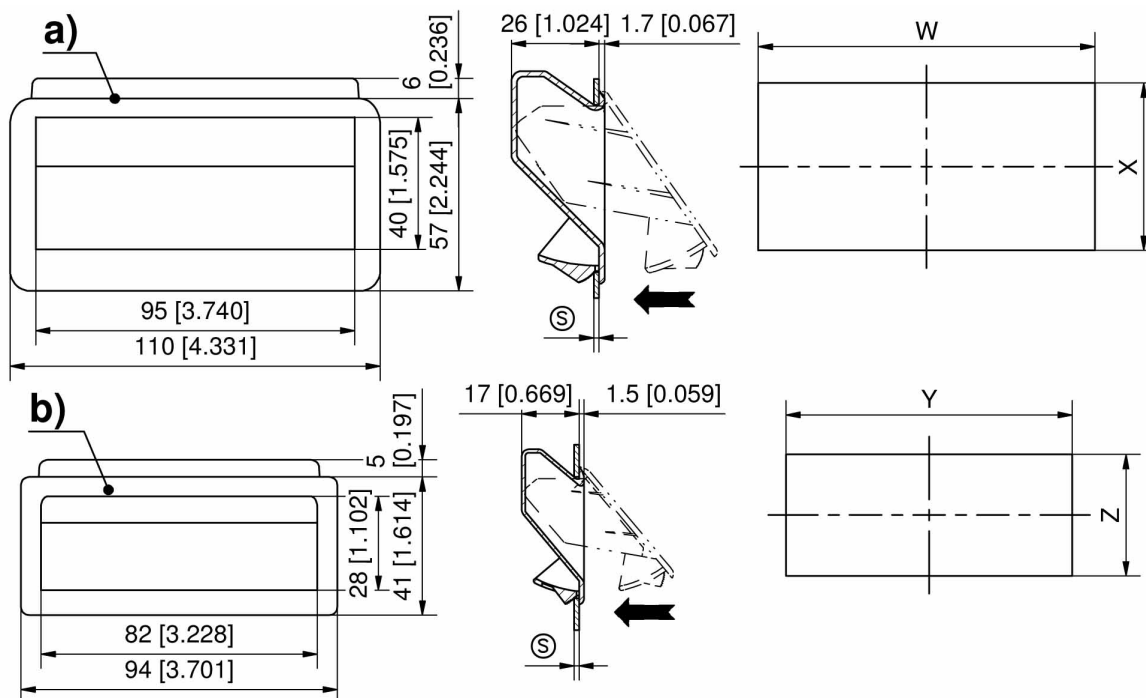

## Advantages

- Can be installed without tools.
- Suitable for different door-thicknesses.

## Remarks

The dimensions of the cutouts for different door-thicknesses are indicated in the table.

## Recessed handle

	Product number	Dimension	Installation type	Delivery Unit
a)	213-0705.51-00000	110 x 57 mm	clip-in	10 pcs.
b)	213-0703.03-00000	94 x 41 mm	clip-in	10 pcs.

Door-thickness mm [inch]	W	X
1.5 – 1.9 [0.059 – 0.075]	100 + 0.5 [3.937]	49.6 + 0.2 [1.953]
2.0 – 3.1 [0.079 – 0.122]	100 + 0.5 [3.937]	50.3 + 0.3 [1.980]
3.2 – 3.5 [0.126 – 0.138]	100 + 0.5 [3.937]	51.0 + 0.3 [2.008]
	Y	Z
0.8 – 1.4 [0.032 – 0.056]	85.0 + 0.2 [3.346]	35.0 + 0.2 [1.378]
1.5 – 2.2 [0.060 – 0.087]	85.0 + 0.2 [3.346]	36.0 + 0.3 [1.417]